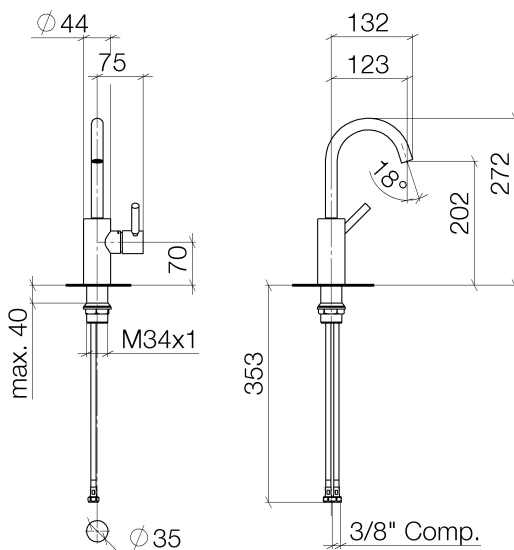

## Sink - Meta

Single-lever lavatory mixer without drain - polished chrome

Article number: 33 525 661-00 0010

- 4-7/8" Projection
- Swiveling spout 360°
- Round aerated stream
- Total height 10-3/4"
- Height to aerator/spout outlet 8"
- 1-3/8" hole diameter
- 2 x pressure hose with 3/8" compression fitting
- Water flow rate limited to max. 1.2 gpm
- lead-free
- (ADA)

## Dimensional drawing

All dimensions in mm / inch = mm x 0,0394

Sink - Meta  
Single-lever lavatory mixer without drain - polished chrome  
Article number: 33 525 661-00 0010

## Sink - Meta

Single-lever lavatory mixer without drain - polished chrome

Article number: 33 525 661-00 0010