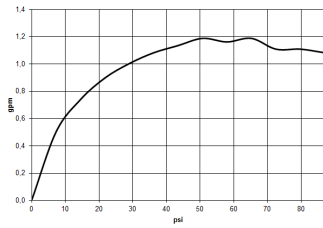

## Dimensional drawing

All dimensions in mm / inch = mm x 0,0394

Sink - Meta  
Single-lever lavatory mixer without drain - polished chrome  
Article number: 33 525 661-00 0010

### Flow rate chart